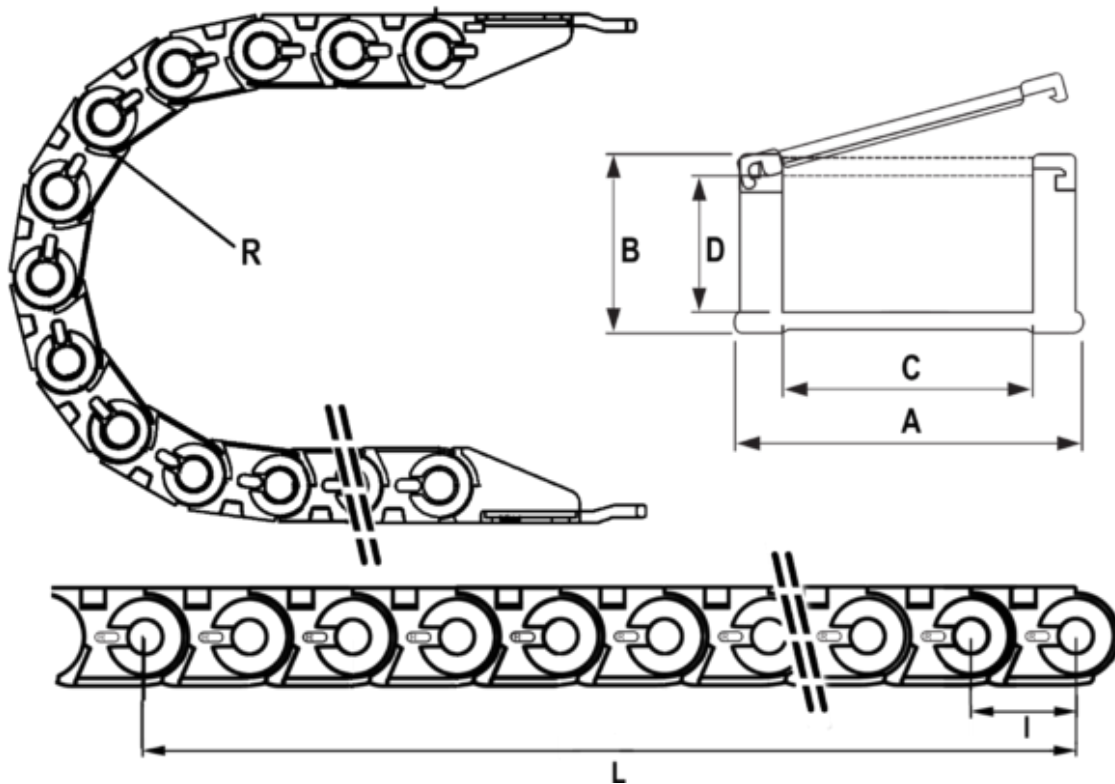

Data Sheet

Article number: 18CPS03050R100
Description: Cable chain, CPS MINI
Type CPS030.50.R100-990L (33 LK)

Measures

Full length	= 990mm
Inside Height	= 19
Inside Width	= 50
Link Length(Pitch)	= 30
Outside Height	= 26
Outside Width	= 64
Radius	= 100